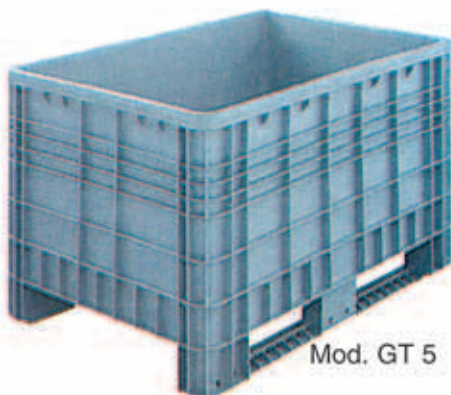

Mod. G 1-2-3-5

Mod. GT 5

Mod. G 4-8 G 5E

Mod. GT 8

MODELLO	Dimensioni Esterne mm.	Capacità Lt.
G 1	774x445x485	100
G 2	1050x640x495	200
G 3	1050x640x668	300
G 5	1200x800x800	525
GT 5	1200x800x800	525
GF 3	1000x642x547	300
G 8PA	1200x1000x760	600

MODELLO	Dimensioni Esterne mm.	Capacità Lt.
G 5E	1200x800x885	565
G 4	1200x1000x580	400
G 8	1200x1000x760	600
GF 4	1200x1000x580	400
GT 5E	1200x800x850	565
GT 4	1200x1000x580	400
GT 8	1200x1000x760	600