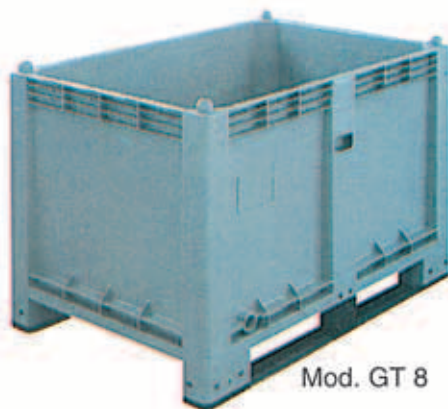

Mod. G 1-2-3-5

Mod. GT 5

Mod. G 4-8 G 5E

Mod. GT 8

MODELLO	Dimensioni Esterne mm.	Capacità Lt.
G 1	774x445x485	100
G 2	1050x640x495	200
G 3	1050x640x668	300
G 5	1200x800x800	525
GT 5	1200x800x800	525
GF 3	1000x642x547	300
G 8PA	1200x1000x760	600

MODELLO	Dimensioni Esterne mm.	Capacità Lt.
G 5E	1200x800x885	565
G 4	1200x1000x580	400
G 8	1200x1000x760	600
GF 4	1200x1000x580	400
GT 5E	1200x800x850	565
GT 4	1200x1000x580	400
GT 8	1200x1000x760	600